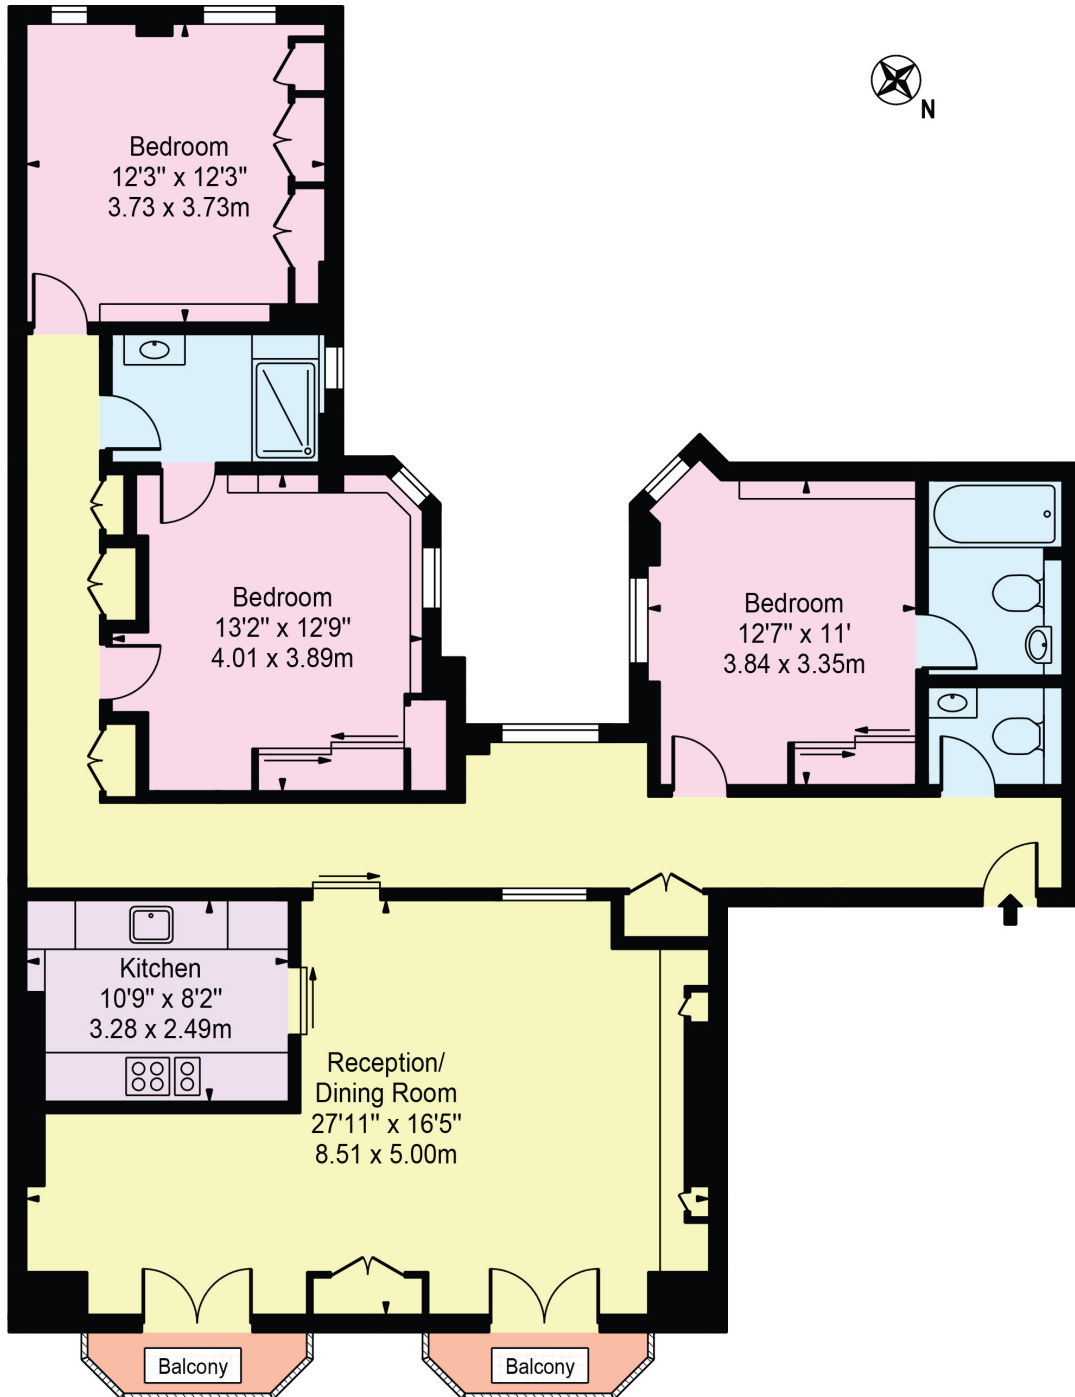

Portman Mansions

Approx. Gross Internal Area 1324 Sq Ft - 123.00 Sq M

Approx. Gross Internal Area Of Balconies 40 Sq Ft - 3.72 Sq M

Fourth Floor

For Illustration Purposes Only - Not To Scale

This floor plan should be used as a general outline for guidance only and does not constitute in whole or in part an offer or contract. Any intending purchaser or lessee should satisfy themselves by inspection, searches, enquiries and full survey as to the correctness of each statement. Any areas, measurements or distances quoted are approximate and should not be used to value a property or be the basis of any sale or let.