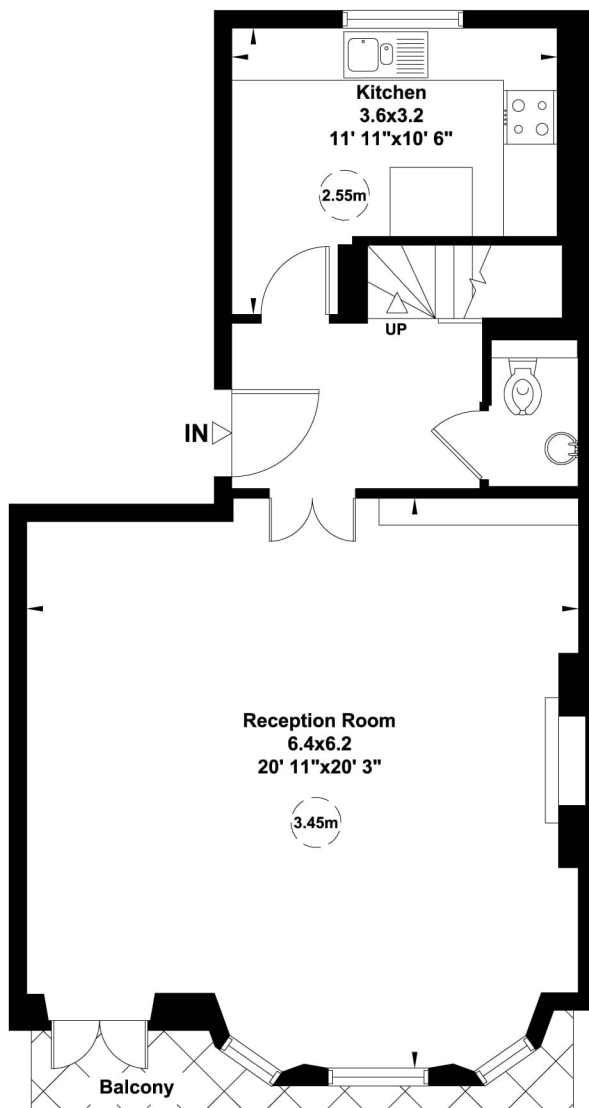

Montagu Square, W1

Gross internal area (approx.)

114 Sq m (1232 Sq ft) Including Under 1.5m

113 Sq m (1218 Sq ft) Excluding Under 1.5m

For identification only, Not to Scale

Floor Plan by **capital group** 020 8671 7722

First Floor

Second Floor