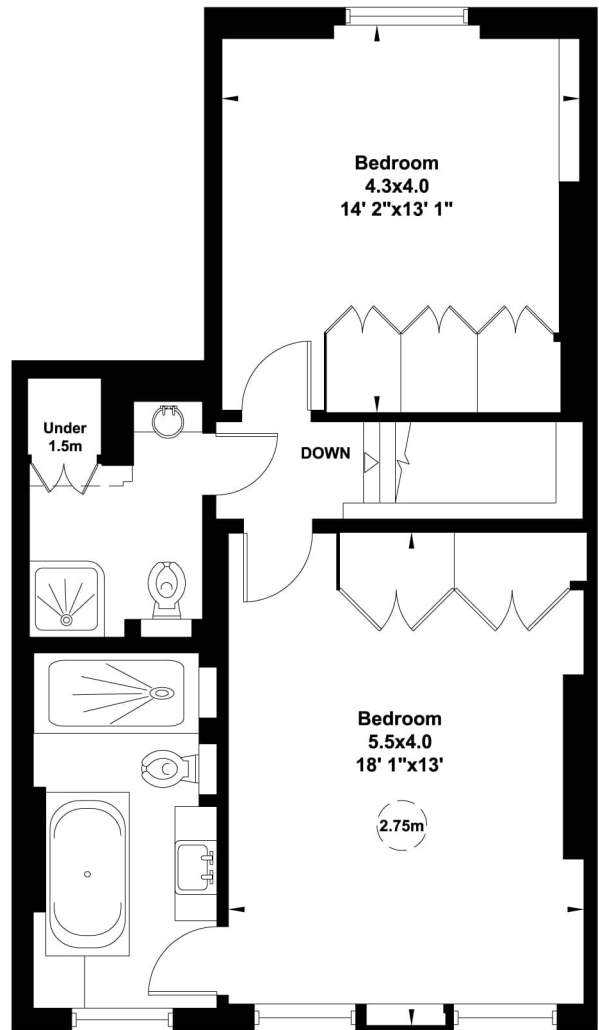

Montagu Square, W1

Gross internal area (approx.)

114 Sq m (1232 Sq ft) Including Under 1.5m

113 Sq m (1218 Sq ft) Excluding Under 1.5m

For identification only, Not to Scale

Floor Plan by **capital group** 020 8671 7722

First Floor

Second Floor