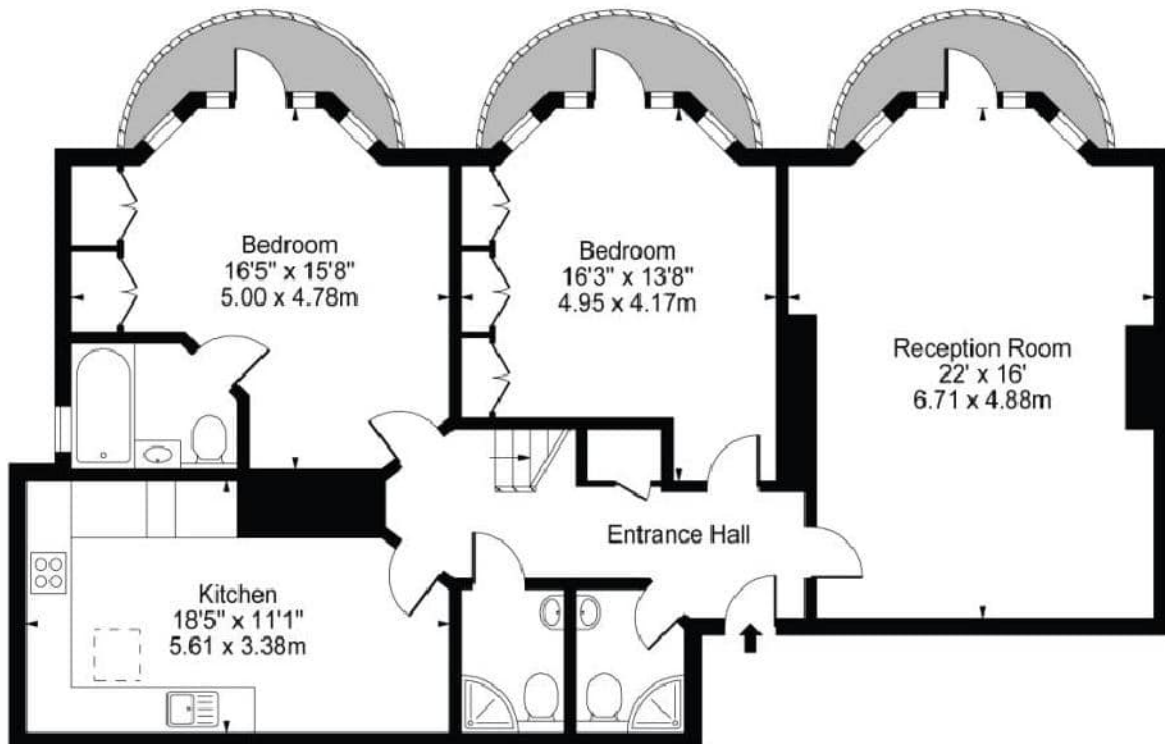

Penthouse, Bickenhall Mansions

Approx. Gross Internal Area 1698 Sq Ft - 157.74 Sq M

Seventh Floor

Sixth Floor

For Illustration Purposes Only - Not To Scale

This floor plan should be used as a general outline for guidance only and does not constitute in whole or in part an offer or contract. Any intending purchaser or lessee should satisfy themselves by inspection, searches, enquiries and full survey as to the correctness of each statement. Any areas, measurements or distances quoted are approximate and should not be used to value a property or be the basis of any sale or let.