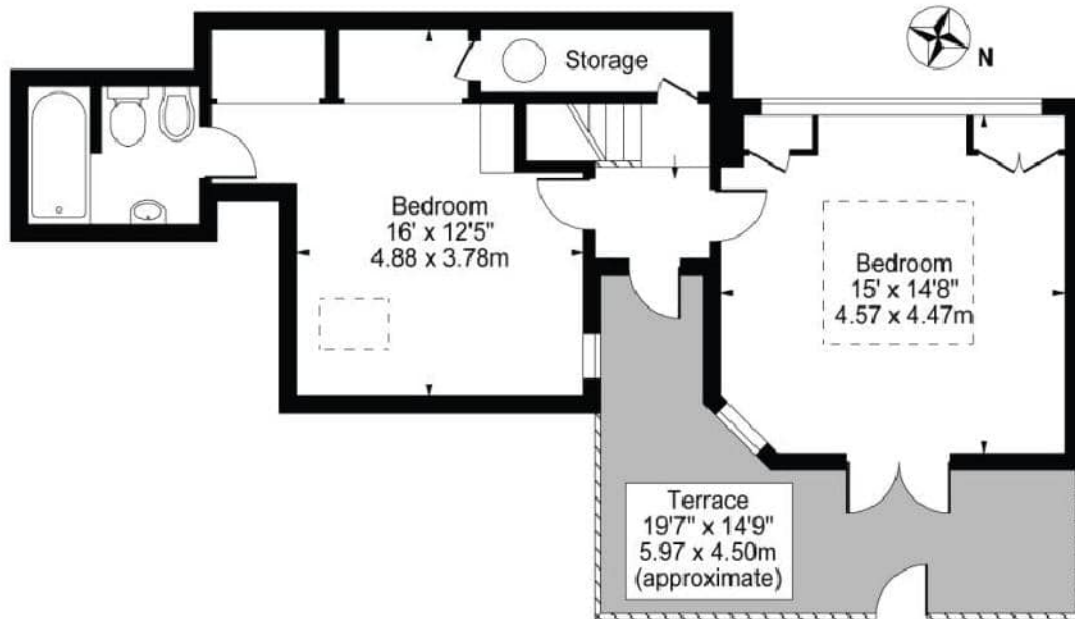

Penthouse, Bickenhall Mansions

Approx. Gross Internal Area 1698 Sq Ft - 157.74 Sq M

Seventh Floor

Sixth Floor

For Illustration Purposes Only - Not To Scale

This floor plan should be used as a general outline for guidance only and does not constitute in whole or in part an offer or contract. Any intending purchaser or lessee should satisfy themselves by inspection, searches, enquiries and full survey as to the correctness of each statement. Any areas, measurements or distances quoted are approximate and should not be used to value a property or be the basis of any sale or let.