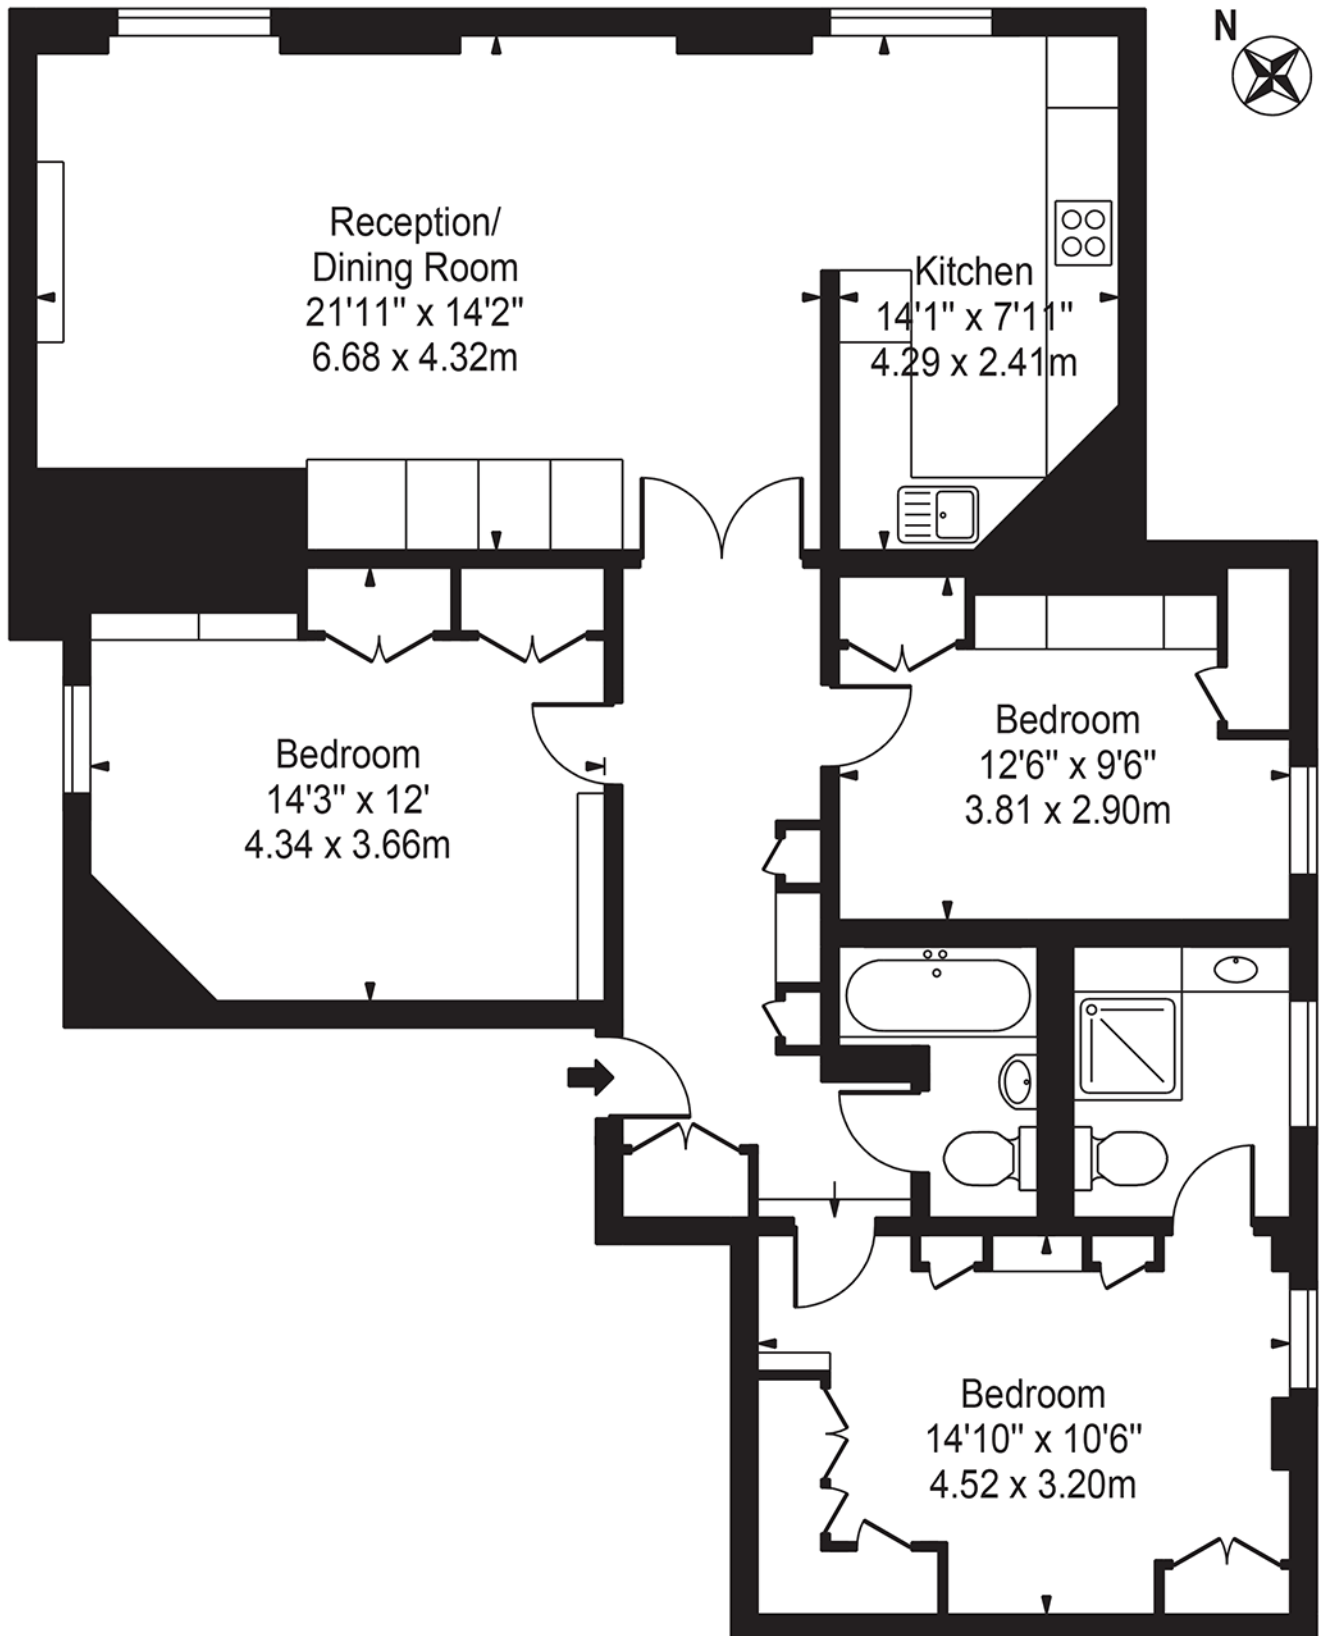

Montagu Mansions

Approx. Gross Internal Area 1104 Sq Ft - 102.56 Sq M

First Floor

For Illustration Purposes Only - Not To Scale

This floor plan should be used as a general outline for guidance only and does not constitute in whole or in part an offer or contract. Any intending purchaser or lessee should satisfy themselves by inspection, searches, enquiries and full survey as to the correctness of each statement. Any areas, measurements or distances quoted are approximate and should not be used to value a property or be the basis of any sale or let.