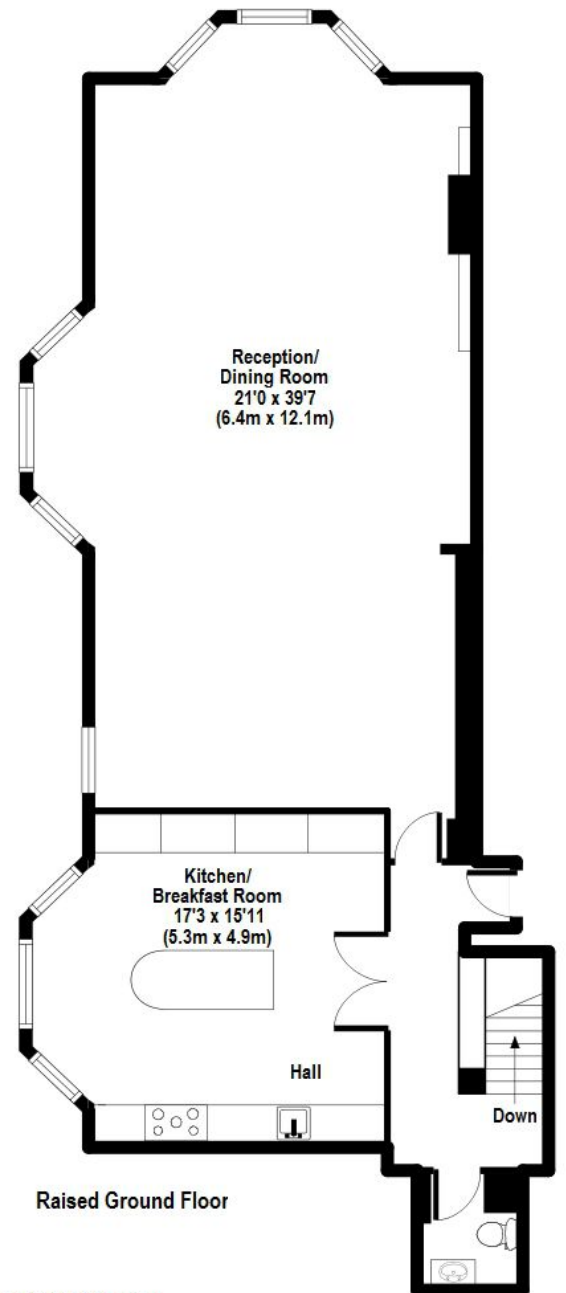

Lower Ground Floor

Raised Ground Floor

APPROX GROSS INTERNAL FLOOR AREA: 2747.80 sq. ft / 255.37 sq. m

FOR ILLUSTRATIVE PURPOSES ONLY. NOT TO SCALE  
 Whilst every attempt has been made to ensure the accuracy of the floor plan shown, all measurements, positioning, fixtures, features, fittings and any other data shown are an approximate interpretation for illustrative purposes only and are not to scale. No responsibility is taken for any error, omission, miss-statement or use of data shown.  
 The above statement applies to both 'The Floor Plan People' and the Estate Agent marketing this property.  
 (c) THE FLOOR PLAN PEOPLE unauthorised reproduction prohibited.