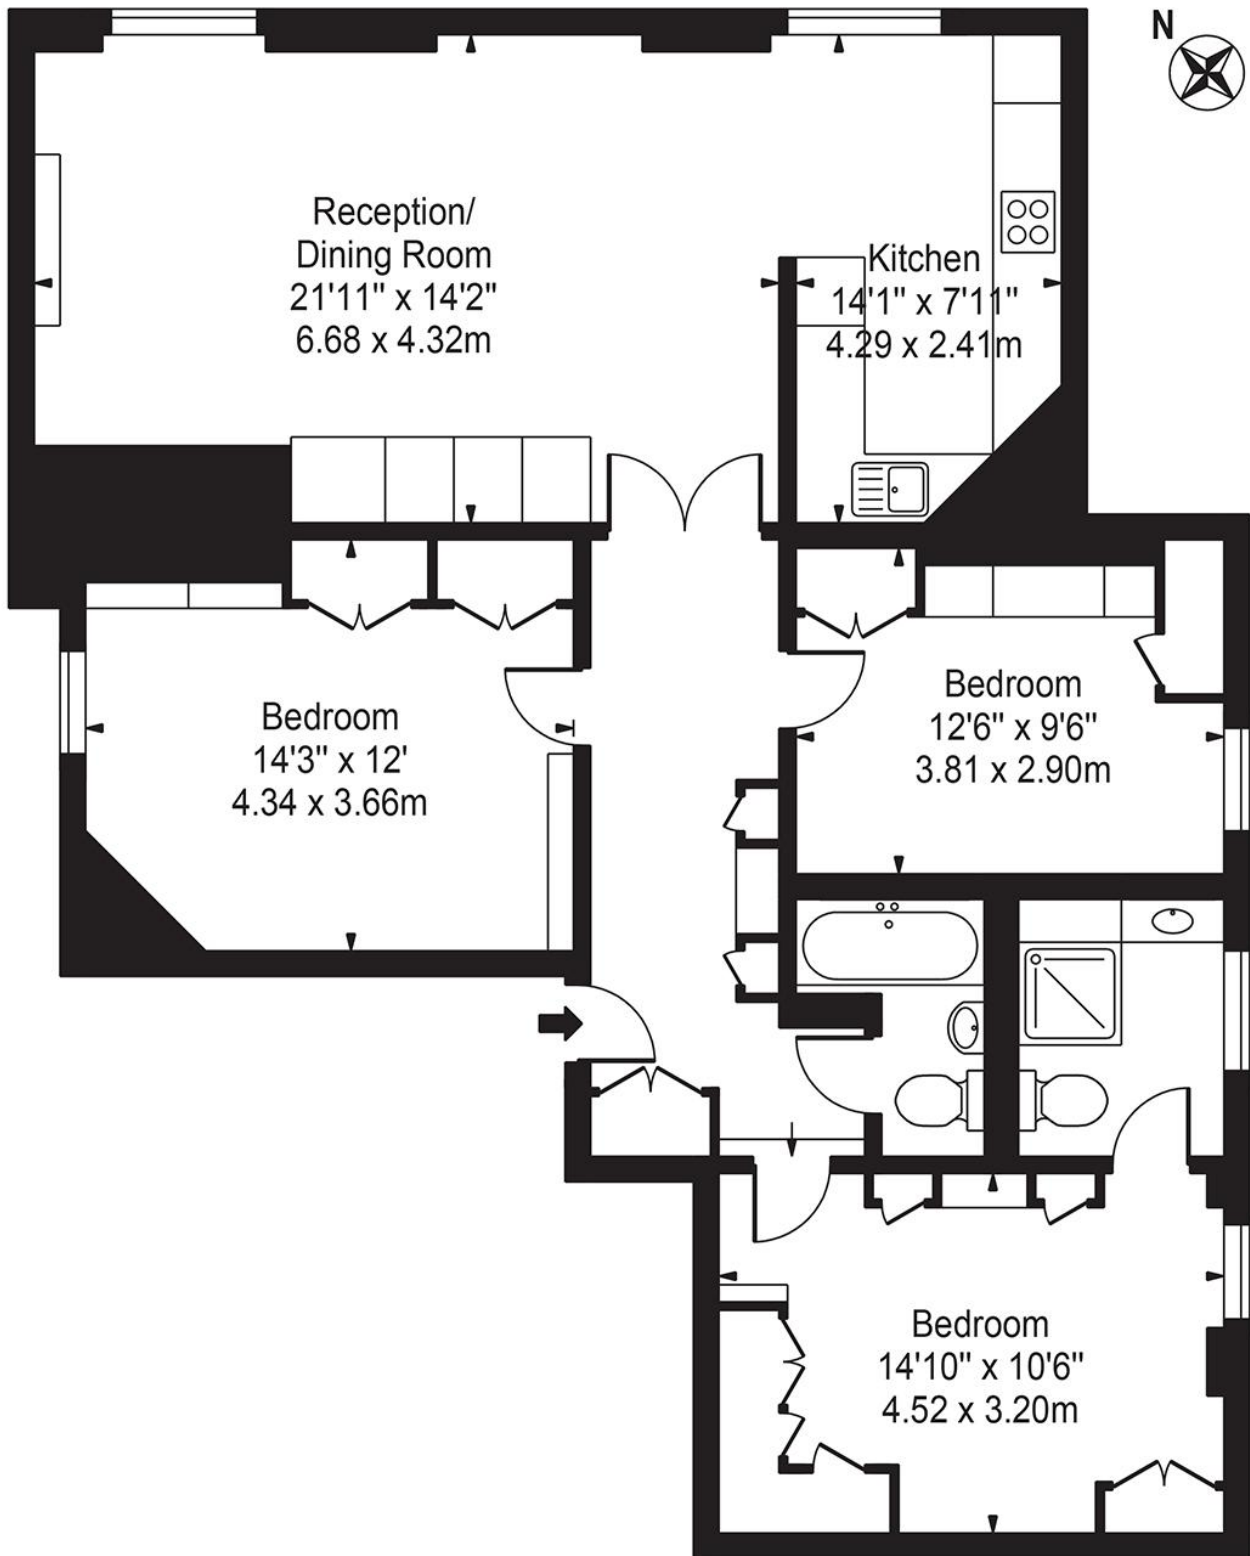

Montagu Mansions

Approx. Gross Internal Area 1104 Sq Ft - 102.56 Sq M

First Floor

For Illustration Purposes Only - Not To Scale

This floor plan should be used as a general outline for guidance only and does not constitute in whole or in part an offer or contract. Any intending purchaser or lessee should satisfy themselves by inspection, searches, enquiries and full survey as to the correctness of each statement. Any areas, measurements or distances quoted are approximate and should not be used to value a property or be the basis of any sale or let.