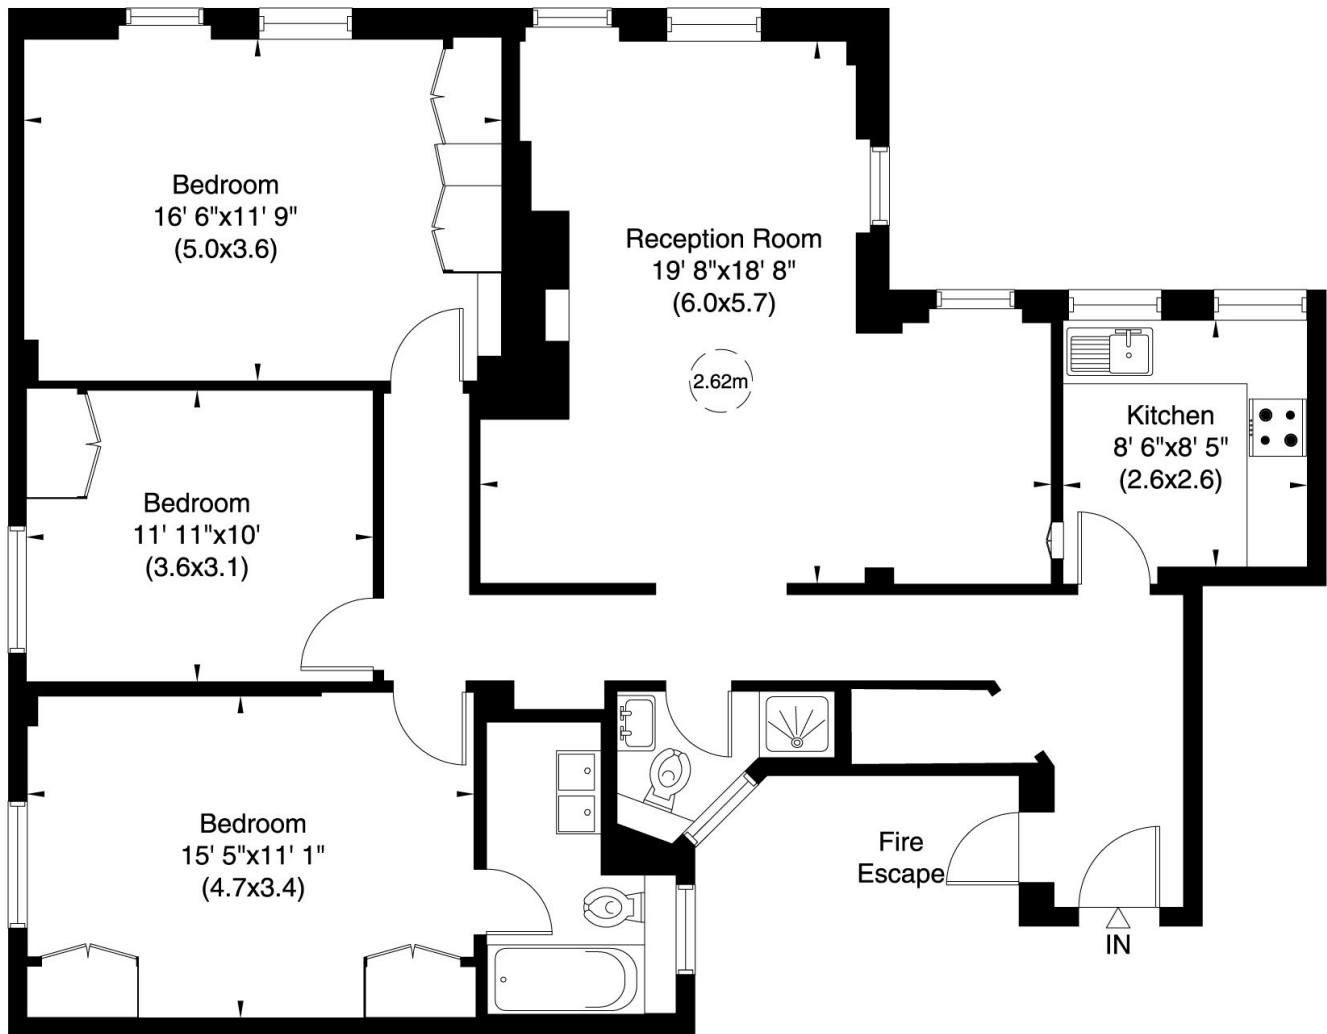

Portman Square, W1

Gross internal area (approx.)
107 Sq m (1154 Sq ft)

For identification only, Not to Scale

Fourth Floor